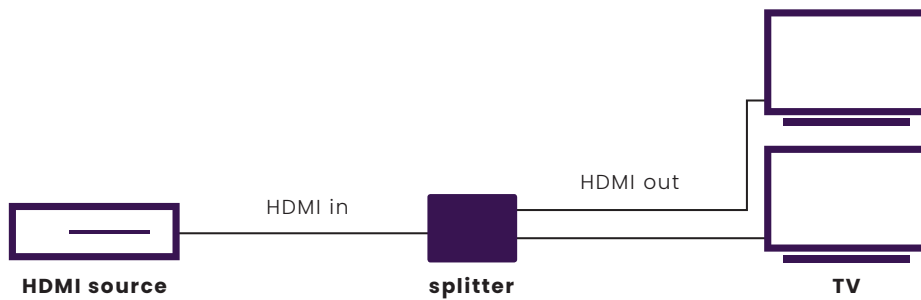

Split 612 UHD 2.0

Technical specifications

Connections

AV input	1x HDMI
AV output	2x HDMI

Video

Video resolution	Max. 2160@60Hz
PC resolution	Max. 2560 x 2048
Video bandwidth	18 Gbps
Clock frequency	600 MHz
HDMI standard	HDMI 2.0b, HDR, EDID, DVI, Deep Color 36 bit and all 3D formats
HDCP standard	HDCP 1.4/2.2
Colour formats	RGB and YCbCr 4:4:4, 4:2:0 of 4:2:2
Colour depth	Max. 36 bit

Audio

HDMI audio	DTS-HD Master Audio, Dolby TrueHD, Dolby Atmos, DTS:X, Dolby Digital/AC3, DTS 5.1 and PCM stereo

General

Dimensions (h x w x d)	17 x 100 x 56 mm
Weight	158 grams
Power	100-240 VAC 50/60 Hz, 5 VDC adapter

Connections

1. HDMI output 2
2. HDMI input
3. Hdmi output 1
4. DC power

Order information

Split 612 UHD 2.0

EU version art.nr. 08323 EAN 8718164533235

UK version art.nr. 08324 EAN 8718164533242

Packaging size (h x w x d): 190 x 260 x 70 mm

Set includes

- 1x HDMI splitter
- 1x HDMI cable | 150 cm
- 1x Power adapter | 150 cm
- 1x User manual