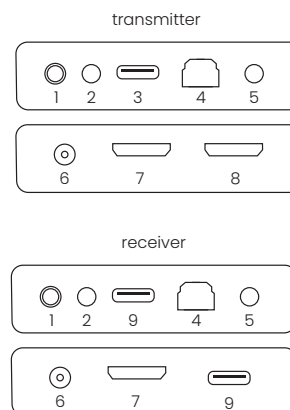

## Connections

- 1 Reset button
- 2 USB data LED
- 3 USB (PC)
- 4 CAT5e/6
- 5 Transmission LED
- 6 DC power
- 7 HDMI input
- 8 HDMI output
- 9 USB (mouse/ keyboard)