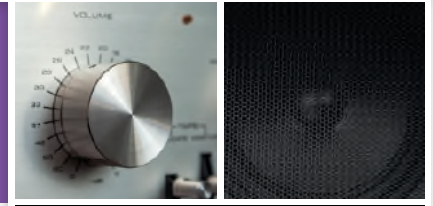

## Set includes

- 1x Transmitter
- 1x Receiver
- 2x Mini USB to USB cable | 80 cm
- 2x Mini-jack adapter cable | 180 cm
- 2x Mini-jack audio cable | 80 cm
- 2x USB power adapter
- 1x User manual

**Audio Anywhere 725™**