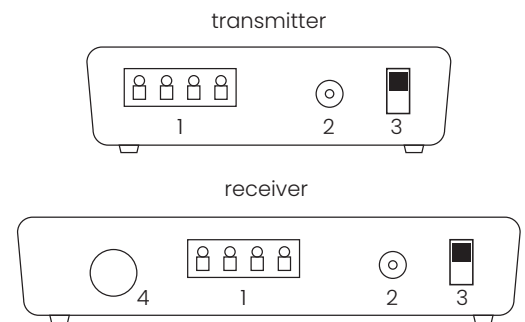

Order information

Surround Anywhere 221

EU version art. nr. 08200 EAN 8718164532009

UK version art. nr. 08179 EAN 8718164531798

Packaging size (h x w x d): 155 x 130 x 70 mm

Set includes

- 1x Transmitter
- 1x Receiver
- 1x Power adapter (transmitter) | 185 cm
- 1x Power adapter (receiver) | 145 cm
- flying lead 150 cm
- 2x Speaker cable | 60 cm
- 1x User manual