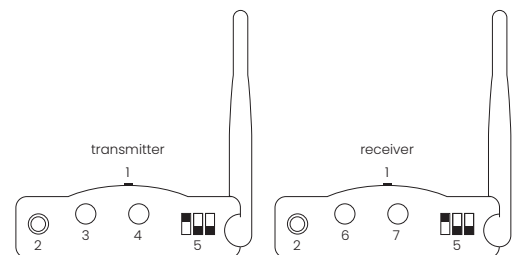

Order information

GigaView 545

EU version art.nr. 08072 EAN 8718164530722
UK version art.nr. 08087 EAN 8718164530876

Packaging size (h x w x d): 155 x 208 x 95 mm

GV545RX (additional receiver)

EU version art. nr. 08095 EAN 8718164530951
UK version art. nr. 08100 EAN 8718164531002

Set includes

- 1x AV transmitter
- 1x AV receiver
- 1x infrared extension cable | 140 cm
- 1x infrared extension cable with 3 LEDs | 290 cm
- 2x SCART adapter
- 2x RCA (cinch) to mini-jack cable | 110 cm
- 2x Power adapter
- 1x User manual