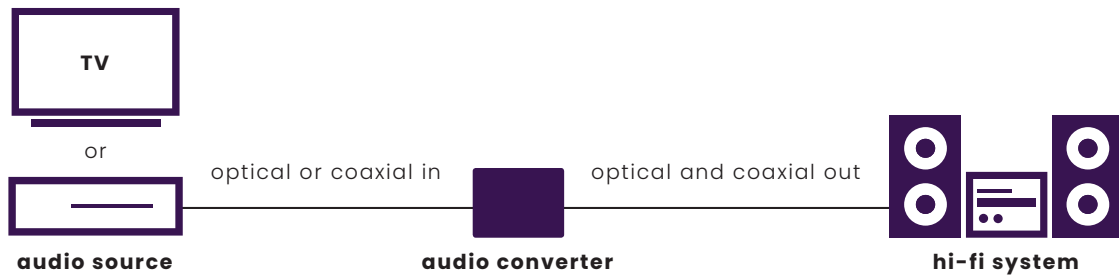

Connect TC22

Technical specifications

Connections

AV input 1x Toslink (optical), 1x coaxial (RCA)
AV output 2x Toslink (optical), 1x coaxial (RCA)

Audio

Audio formats Dolby Digital/AC3, DTS 5.1 and 2 CH PCM stereo

General

Dimensions (h x w x d) 23 x 51 x 80 mm
Weight 45 grams
Power 100-240 VAC 50/60 Hz, 5 VDC adapter

Connections

1. 1 Optical input
2. 2 Coaxial input
3. 3 Optical output
4. 4 Coaxial output

Order information

Connect TC22

EU version art.nr. 08129 EAN 8718164531293
UK version art.nr. 08130 EAN 8718164531309

Packaging size (h x w x d): 155 x 130 x 70 mm
(height incl. eurolock: 185 mm)

Set includes

- 1x Audio converter
- 1x Power adapter
- 1x User manual