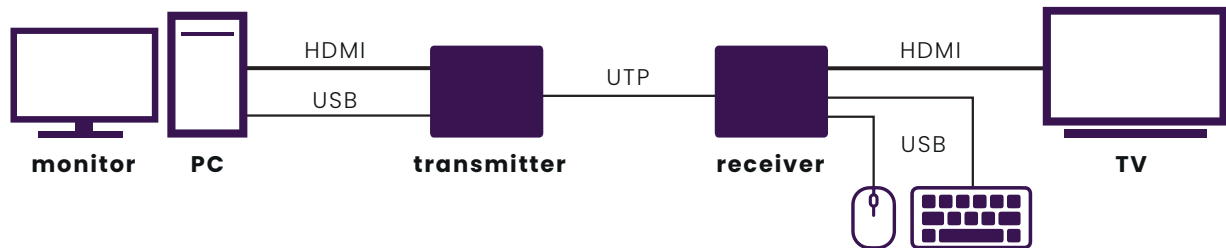

MegaView 76