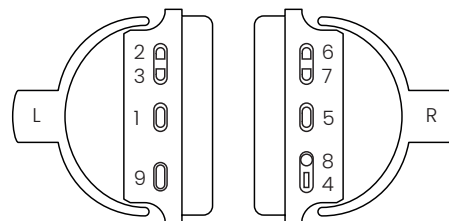

Order information

BoomBoom 560

Art. nr. 08122 EAN 871864531224

Packaging size (h x w x d): 250 x 200 x 55 mm
(height incl. eurolock: 280 mm)

Set includes

- 1x BoomBoom 560
- 1x Micro USB to USB cable | 80 cm
- 1x Mini-jack audio cable | 80 cm
- 1x User manual