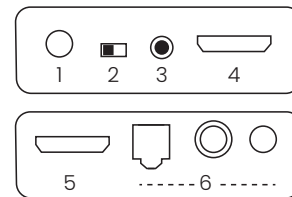

Connections

1. 1 DC power
2. 2 HDMI input
3. 3 HDMI output
4. 4 Audio output