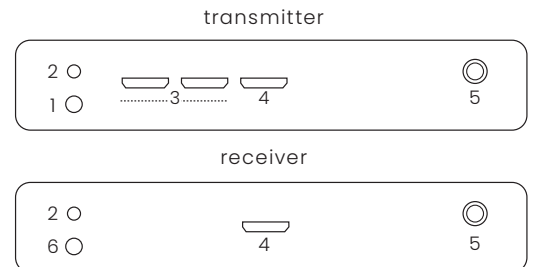

Order information

TV Anywhere Wireless HD

EU version art.nr. 08233	EAN 8718164532337
UK version art.nr. 08234	EAN 8718164532344
CH version art.nr. 08235	EAN 8718164532351
IT version art.nr. 08236	EAN 8718164532368

Packaging size (h x w x d): 190 x 260 x 95 mm

Set includes

- 1x HD transmitter
- 1x HD receiver
- 2x HDMI cable | 150 cm
- 1x Infrared extension cable with 1 LED | 300 cm
- 1x Infrared receiver | 100 cm
- 1x Remote control | batteries included
- 2x Power adapter
- 1x User manual