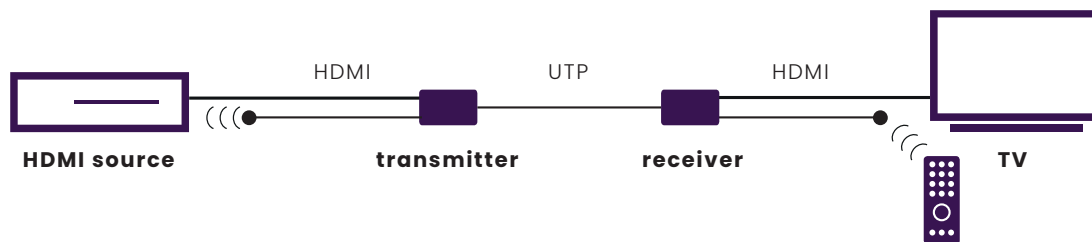

MegaView 66

Technical specifications

Video/audio

Video resolution	1080p, 1080i, 720p, 576p, 576i, 480p
HDMI standard	HDMI, DVI, EDID and HDCP
Audio formats	DTS 5.1, Dolby-AC3 and PCM stereo

3D formats	720p@59.94/60/50 Hz, 1080p@23.98/24/30 Hz

Data transfer	Without compression
Clock frequency	225 MHz
Video bandwidth	6.75 Gbps

Transmitter

AV input	1x HDMI
UTP/ CATx connection	RJ45, EIA/TIA T568B
Dimensions (h x w x d)	21 x 82 x 67 mm
Weight	104 grams

Receiver

AV output	1x HDMI
Length CAT 5e/6 cable	60m@1080p
Dimensions (h x w x d)	21 x 82 x 67 mm
Weight	104 grams

Infrared receiver

Frequency range	20 – 60 kHz
Infrared reception range	± 6 metres
Connector	3.5 mm jack plug
Cable length	100 cm

General

Power	100-240 VAC, 50/60 Hz, 5V DC adapter

Connections

1. 1 DC power
2. 2 HDMI input
3. 3 Infrared output
4. 4 Reset button
5. 5 Cat 5/6
6. 6 HDMI output
7. 7 Infrared input