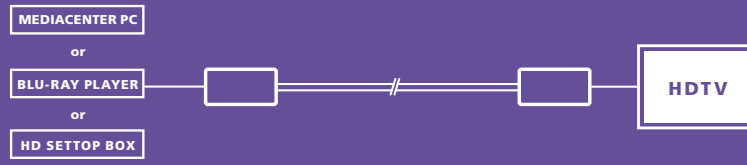

MegaView60™

EN Watch your HD Content elsewhere on your TV.

- Watch films, look at photographs from, for example, your Media Centre PC, Blu-Ray player, game console, set top box or hard-disk recorder on a different TV/projection screen in perfect HD quality.
- Wired signal transmission up to 60 metres!
- Optimum price/quality ratio as a result of using CAT5e/CAT6 cabling.
- Retention of Full HD 1080p image and sound quality for up to 30 metres.
- Free from interruption due to solid metal, interference-free housing.
- Very simple to install or add into an unused CAT5 network.

DE Schauen Sie Ihren HD-Content anderswo auf Ihrem Fernseher.

- Schauen Sie Filme, Fotos und Musikaufnahmen z.B. vom Media Center PC, Blu-Ray-Player, Game- Pult, Settop-Box oder HD-Recorder in optimierter HD Qualität anderswo auf Ihrem TV/Projektionsschirm.
- Verkabelte Signalübertragung bis zu 60 Meter!
- Optimales Preis-/Leistungsverhältnis durch CAT5e/CAT6 Kabelnutzung.
- Bis zu 30 Meter ohne jeglichen Full HD 1080p Bild- und Tonqualitätsverlust.
- Störungsfrei aufgrund des soliden, undurchlässigen Metallgehäuses.
- Sehr einfach in ein ungenutztes CAT5 Netzwerk zu integrieren.

FR Regardez le contenu numérique HD ailleurs sur votre téléviseur

- Regardez des films, et des photos et écoutez de la musique de votre Media Centre PC, lecteur Blu-ray, console de jeux, set top box ou enregistreur à disque dur ailleurs sur votre téléviseur ou écran de projection en qualité HD parfaite.
- Transmission du signal avec fil jusqu'à 60 mètres !
- Rapport prix/qualité optimal par l'utilisation d'un câble CAT5e/CAT6.
- Maintient la qualité Full HD 1080p en image et son jusqu'à 30 mètres.
- Sans perturbation grâce à son encasement solide en métal sans interférence.
- Peut être posé ou placé dans un réseau CAT5 inutilisé.

ES Mirar el contenido de alta definición (HD) en un televisor en otra habitación

- Mirar películas y fotos o escuchar música del computador centro multimedia, del reproductor DVD Blu-Ray, del game console, del set-top box o del grabador disco duro en perfecta calidad HD en el televisor o en la pantalla de proyección en otra habitación.
- Transmisión cableada de la señal ¡hasta 60 metros!
- Óptima relación precio-calidad por el empleo de cables CAT5e/CAT6.
- Perfecta calidad Full HD 1080p de imagen y sonido hasta 30 metros.
- Insensible a interferencias a causa del gabinete sólido de metal.
- Simple instalación en una red CAT5 no utilizada.

IT Guardare il vostro contenuto HD altrove sulla vostra TV