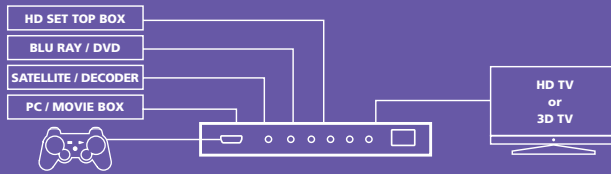

Connect420™

EN Only one cable to your TV screen! Switch between the HDMI devices connected.

- Suitable for connecting 5 HDMI sources to your TV simultaneously. You just need 1 HDMI input and you never have to switch cables again.
- For connecting a game console like PlayStation and Xbox, Blu-ray Player, satellite receiver and all other HDMI devices.
- Suitable for Full HD 1080p and all 3D formats.
- With built-in repeater and equalizer for correcting any possible loss of signal, so you can connect up to 15 metres of HDMI cable to the output.
- Switches automatically and/or with remote control.
- Free of interference because of the solid metal casing.

DE Nur jeweils ein Kabel zu Ihrem Fernseher anschließen! Schalten Sie zwischen allen angeschlossenen HDMI Geräten.

- Geeignet, um 5 HDMI Quellen zugleich an Ihren Fernseher anzuschließen. Sie benötigen nur 1 HDMI Eingang und müssen nie mehr Kabel umschalten.
- Zum Anschließen von Spielcomputern wie PlayStation und Xbox, Blu-ray Spieler, Satellitenempfänger und alle anderen HDMI Geräte.
- Geeignet für Full HD 1080p und alle 3D Auflösungen.
- Mit eingebautem Repeater und Equalizer zum Korrigieren möglichen Signalverlustes, wodurch Sie bis zu 15 Meter HDMI Kabel an den Ausgang anschließen können.
- Schaltet automatisch und/oder mit Fernbedienung.
- Störungsfrei aufgrund des soliden, interferenzfreien Metallgehäuses.

FR Un câble vers votre écran de télévision! Changez entre tous les appareils HDMI raccordés.

- Adéquat pour raccorder en même temps 5 sources HDMI à votre télévision. Vous n'avez besoin que d'une entrée HDMI et vous ne devez plus jamais échanger des câbles.
- Pour raccorder les consoles de jeux comme PlayStation et Xbox, lecteur Blu-ray, l'antenne de réception satellite et tous les autres appareils HDMI.
- Compatible Full HD 1080p et avec tous les formats 3D.
- Avec répéteur incorporé et correcteur pour corriger une perte de signal éventuelle permettant de raccorder à la sortie un câble HDMI de 15 mètres.
- Change automatiquement et/ou avec télécommande.
- Sans interférences par la boîte en métal solide de haute qualité.

ES ¡Con tan solo un cable a la pantalla del televisor! Conmute entre todos los aparatos HDMI conectados.

- Apto para conectar 5 fuentes HDMI al mismo tiempo al televisor. Solamente se necesita una entrada HDMI y nunca más será necesario cambiar cables.
- Para conectar videoconsolas como PlayStation y Xbox, lector Blu-ray, receptores de satélite y todos los demás aparatos HDMI.
- Apto para Full HD 1080p y todos los formatos 3D.
- Con repetidor incorporado y equalizador para la corrección de una posible pérdida de señal. Por esto se puede conectar hasta 15 metros de cable HDMI a esta salida.
- Conmuta activamente y/o con mando a distancia.
- Libre de interferencias a causa del sólido gabinete de metal.

IT Con un unico cavo al vostro schermo TV! Commutare tra tutti i dispositivi HDMI collegati.