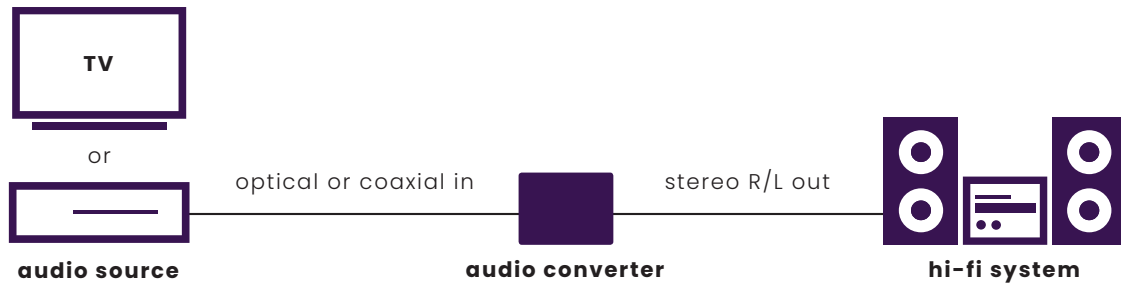

Connect DA21

Technical specifications

Connections

AV input	1x Toslink (optical), 1x coaxial (RCA)
AV output	2x RCA (L/R)

Audio

Sample rate	192 kHz, 24 bit
Audio formats	2 CH PCM stereo
Signal/noise ratio	≥ 90 dB
Channel separation	90 dB
Frequency range	20 Hz - 20 kHz ± 3 dB

General

Dimensions (h x w x d)	23 x 51 x 80 mm
Weight	45 grams
Power	100-240 VAC 50/60 Hz, 5 VDC adapter

Connections

1. 1 Optical input
2. 2 Coaxial input
3. 3 Stereo left/right output

Order information

Connect DA21

EU version art.nr. 08127 EAN 8718164531279

UK version art.nr. 08128 EAN 8718164531286

Packaging size (h x w x d): 155 x 130 x 70 mm
(height incl. eurolock: 185 mm)

Set includes

- 1x Audio converter
- 1x RCA (cinch) audio cable | 90 cm
- 1x Power adapter | 80 cm
- 1x User manual