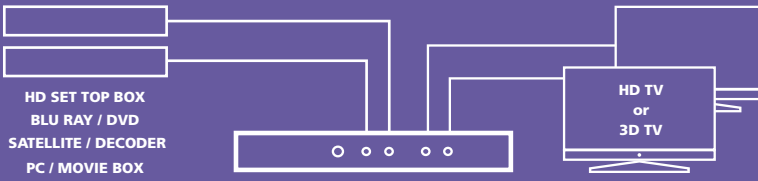

Split 422™

EN Split your HDMI signal to 2 HDTV or HD projectors

- Ideal for presentations or distribution to another room.
- Built-in HDMI switcher makes it easy to switch between the 2 connected HDMI sources
- Enables image and sound from your HD satellite receiver, set-top box, games console or Blu-ray Player to be simultaneously shown on 2 screens (HDTV or HD projector).
- Suitable for Full HD 1080p and all 3D formats.
- Means that it is not necessary to change HDMI cables if you wish to watch films or want to play games on another screen.
- With built-in repeater and equalizer for correcting any possible loss of signal, so you can connect up to 15 metres of HDMI cable to the output.
- HDMI ATC certified; fully compatible with all HDMI certified devices.
- Free of interference because of the solid metal casing.

DE Verteilen Sie Ihr HDMI Signal auf 2 HDTV oder Projektoren

- Ideal für Präsentationen oder Aufteilung in einen anderen Raum.
- Eingebauter HDMI Switch ermöglicht, zwischen den 2 angeschlossenen HDMI Quellen zu schalten.
- Ermöglicht es, Bild und Ton Ihres HD Satellitenempfängers, Ihrer Settop Box, Spielcomputers oder Blu-Ray Players auf 2 Bildschirmen (HDTV oder HD Projektor) gleichzeitig wiederzugeben.
- Geeignet für Full HD 1080p und alle 3D Auflösungen.
- Sie müssen Ihre HDMI Kabel nicht mehr umstecken, wenn Sie sich auf einem anderen Bildschirm Filme ansehen oder Spiele spielen wollen.
- Mit eingebautem Repeater und Equalizer zum Korrigieren möglichen Signalverlustes, wodurch Sie bis zu 15 Meter HDMI Kabel an den Ausgang anschließen können.
- HDMI ATC zertifiziert; völlig kompatibel mit allen HDMI geprüften Geräten.
- Störungsfrei aufgrund des soliden, interferenzfreien Metallgehäuses.

FR Répartissez votre signal HDMI sur 2 téléviseurs HD ou projecteurs HD

- Idéal pour vos présentations ou pour la diffusion dans une autre pièce.
- Un commutateur HDMI intégré permet de basculer entre 2 sources HDMI connectées.
- Permet de montrer l'image et le son de votre antenne de réception satellite HD, votre settop box, votre console de jeux ou lecteur Blu-Ray en même temps sur 2 écrans (téléviseur ou projecteur HD).
- Compatible Full HD 1080p et avec tous les formats 3D.
- Rend inutile de changer votre câble HDMI si vous voulez regarder des films ou jouer des jeux sur un autre écran.
- Avec répéteur incorporé et correcteur pour corriger une perte de signal éventuelle permettant de raccorder à la sortie un câble HDMI de 15 mètres.
- Certifié HDMI ATC, entièrement compatible avec tous les appareils certifiés HDMI.
- Sans interférences par la boîte en métal solide de haute qualité.

ES Répartissez votre signal HDMI sur 2 téléviseurs HD ou projecteurs HD