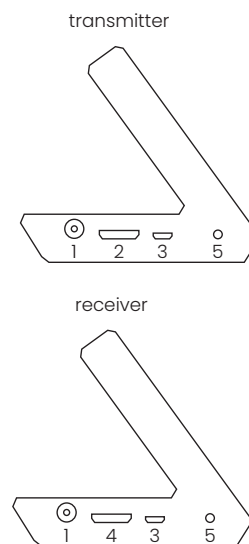

Connections

1. 1 DC power
2. 2 HDMI in
3. 3 USB power
4. 4 HDMI out
5. 5 Reset button