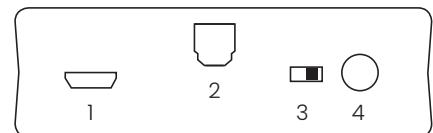

Connections

1. 1 USB power
2. 2 Digital output
3. 3 Optical/analogue switch
4. 4 Analogue output