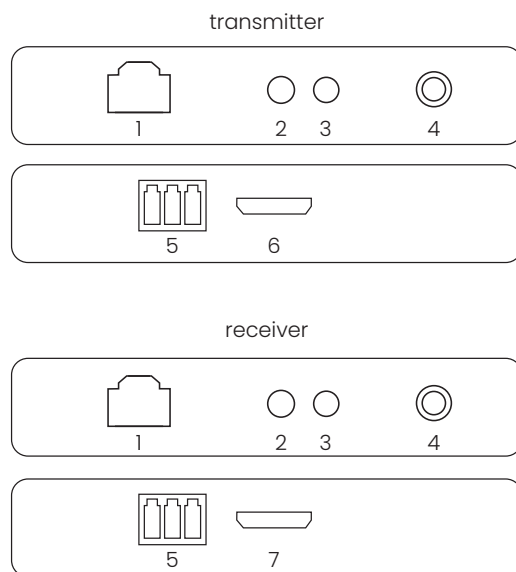

Order information

MegaView 141 UHD

EU version art.nr. 08344 EAN 8718164533440
UK version art.nr. 08345 EAN 8718164533457

Packaging size (h x w x d): 190 x 260 x 90 mm

Set includes

- 1x UHD transmitter
- 1x UHD receiver
- 1x Infrared receiver | 150 cm
- 1x Infrared extension cable with 1 blaster LED | 100 cm
- 1x Power adapter
- 4x Mounting material