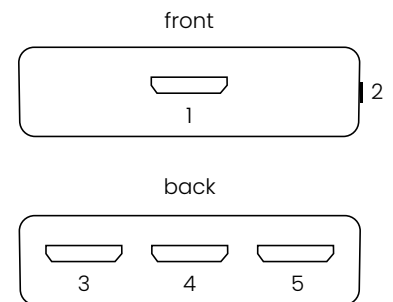

Order information

Connect 310 UHD

Art.nr. 08247 EAN 8718164532474

Packaging size (h x w x d): 155 x 130 x 70 mm
(height incl. eurolock: 185 mm)

Set includes

- 1x HDMI switch
- 1x Remote control | batteries included
- 1x Infrared receiver | 150 cm
- 1x User manual