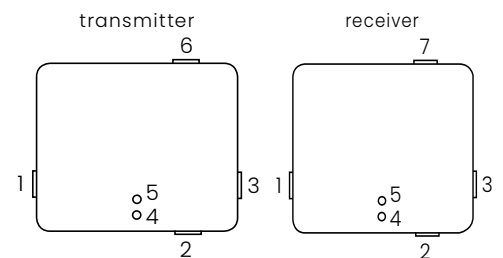

Connections

1. 1 Mute
2. 2 USB power
3. 3 On/off switch
4. 4 Connection LED
5. 5 Power LED
6. 6 Audio input
7. 7 Audio output