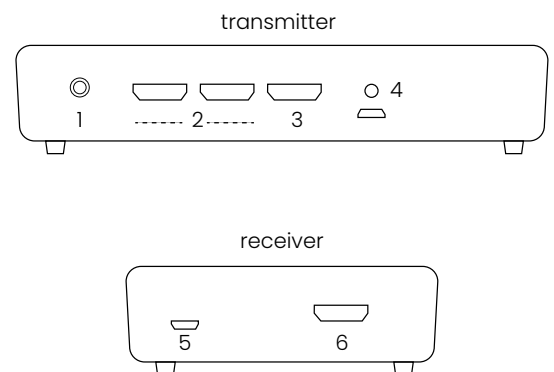

Order information

GigaView 821

EU version art.nr. 08084 EAN 8718164530845
UK version art.nr. 08085 EAN 8718164530852

Packaging size (h x w x d): 190 x 260 x 75 mm

Set includes

- 1x HD transmitter
- 1x HD receiver
- 1x HDMI cable | 150 cm
- 1x Infrared extension cable with 3 LEDs | 140 cm
- 1x Remote control | batteries included
- 1x Power adapter | 150 cm
- 1x USB power adapter | 150 cm