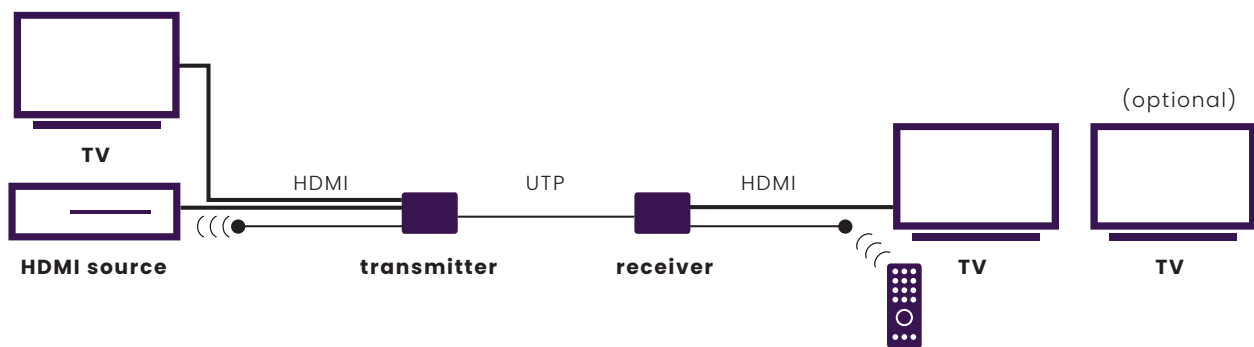

MegaView 91

Technical specifications

Video/audio

Video resolution	1080p, 1080i, 720p, 576p, 576i, 480p
HDMI standard	HDMI, DVI, EDID and HDCP
Audio formats	PCM stereo
Data transfer	TCP/IP, H.264 compression
Clock frequency	225 MHz
Video bandwidth	6.75 Gbps

Transmitter

AV input	1x HDMI
AV output	1 x HDMI (copy of input)
UTP/ CATx connection	RJ45, EIA/TIA T568B
Dimensions (h x w x d)	23 x 135 x 84 mm
Weight	330 grams

Receiver

AV output	1x HDMI
UTP/Cat x connection	RJ45, EIA/TIA T568B
Length CAT 5e/6 cable	120m@1080p
Dimensions (h x w x d)	23 x 135 x 84 mm
Weight	330 grams

Infrared receiver

Frequency range	30-60 kHz
Infrared reception range	± 6 metres
Connector	3.5 mm jack plug
Cable length	100 cm

General

Power	100-240 VAC, 50/60 Hz, 5V DC adapter

Connections

1. 1 Reset button
2. 2 DC power
3. 3 Cat 5/6 (IP/LAN)
4. 4 Infrared output
5. 5 HDMI input
6. 6 HDMI output
7. 8 Infrared input