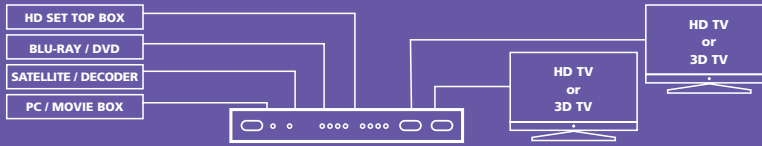

## Connect 540™

**EN** Connect two HDTVs or HD projectors and switch between all four connected HDMI devices

- Ideal for presentations or distribution to another room.
- Built-in HDMI Matrix Switcher makes it possible to watch different HDMI sources on two screens (HDTV or HD projector) independently.
- Suitable for Full HD 1080p and all 3D formats.
- Means that it is not necessary to change HDMI cables if you wish to watch films or want to play games on another screen.
- With built-in repeater and equalizer for correcting any possible loss of signal, so you can connect up to 15 metres of HDMI cable to the output.
- HDMI ATC certified; fully compatible with all HDMI certified devices.
- Free of interference because of the solid metal casing.