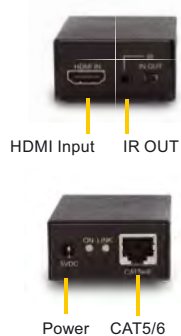

Connections

TRANSMITTER