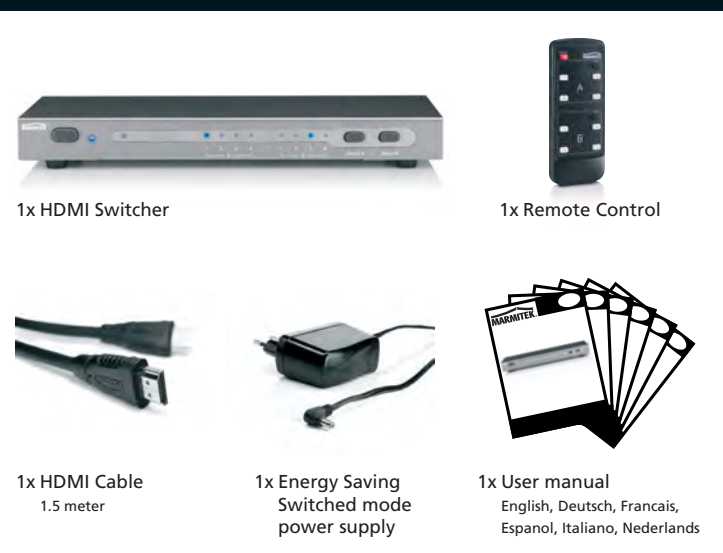

Set includes

Also available

Operate Anywhere

To operate your AV devices anywhere, even when these are placed in a closed cupboard or in a different room, you can choose for Marmitek's wired or wireless IR solutions. More information about these so called infrared extenders can be found at www.marmitek.com

Watch Anywhere

To watch the content of your HD devices anywhere, even in another room, you can choose for Marmitek's wired or wireless AV solutions. Using the built-in infrared extender, you can operate your devices through walls and floors. More information about these so called HDMI senders can be found at www.marmitek.com

Order information

Connect 540™	EU Version	Art. nr. 08125
	UK Version	Art. nr. 08126
Gift box	Size (LxWxH)	310x305x70mm