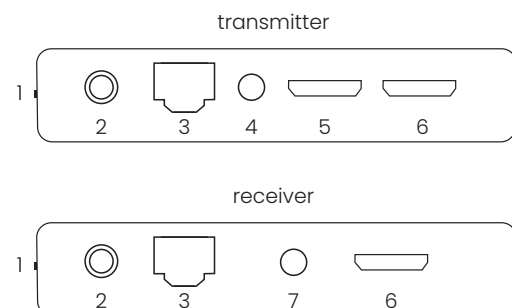

Order information

MegaView 91

EU version art.nr. 08290 EAN 8718164532900
UK version art.nr. 08223 EAN 8718164532917

Packaging size (h x w x d): 190 x 260 x 70 mm

MV91RX (additional receiver)

EU version art. nr. 08293 EAN 8718164532931
UK version art. nr. 08294 EAN 8718164532938

Set includes

- 1x HD transmitter
- 1x HD receiver
- 1x Infrared receiver | 100 cm
- 1x Infrared extension cable with 1 blaster LED | 100 cm
- 2x Power adapter
- 1x User Manual