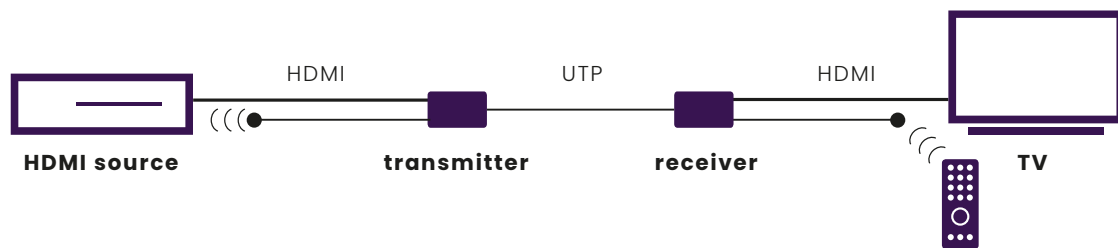

MegaView 141 UHD

Technical specifications

Video/audio

Video resolution	4k@60Hz, 1080p, 1080i, 720p, 576p, 576i, 480p
HDMI standard	HDMI 2.0b, DVI, EDID, CEC and HDCP
Audio formats	DTS-HD Master Audio, Dolby TrueHD, LPCM 7.1, DTS 5.1, Dolby-AC3 and PCM stereo
3D formats	1080p@23.98/24 Hz, 720p@59.94/60/50 Hz
Colour formats	RGB and YCbCr 4:4:4
Data transfer	HDBaseT
Clock frequency	340 MHz
Video bandwidth	10.2 Gbps

Transmitter

AV input	1x HDMI
UTP/ CATx connection	RJ45, EIA/TIA T568B
Dimensions (h x w x d)	16 x 106 x 84 mm
Weight	250 grams

Receiver

AV output	1x HDMI
UTP/Cat x connection	RJ45, EIA/TIA T568B
Length CAT 5e/6 cable	40m@4K/60 Hz, 70m@1080p
Dimensions (h x w x d)	16 x 106 x 84 mm
Weight	250 grams

Infrared receiver

Frequency range	30-60 kHz
Infrared reception range	± 6 metres
Connector	3.5 mm jack plug
Cable length	150 cm

General

Power	100-240 VAC, 50/60 Hz, 5V DC adapter

Connections

1. 1 CAT5/6
2. 2 Infrared input
3. 3 Infrared output
4. 4 DC power
5. 5 RS 232
6. 6 HDMI input
7. 7 HDMI output