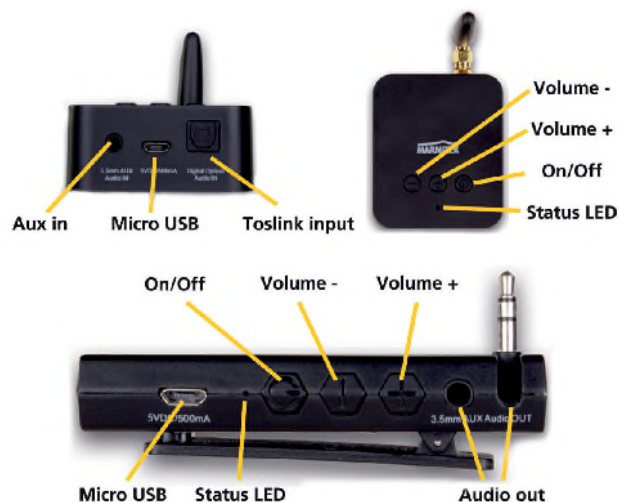

Connections

Also available

Audio Anywhere 725 extra receiver	
Digital wireless audio receiver	
EU Art.nr. 08340	EAN 8718164533402
UK Art.nr. 08341	EAN 8718164533419

Order information

AudioAnywhere 725	EU Version	Art.nr. 08338	EAN 8718164533389
AudioAnywhere 725	UK Version	Art.nr. 08339	EAN 8718164533396
Gift box	Size (HxWxD)		155x130x70 mm

In order to continue improving the product, Marmitek reserves the right to