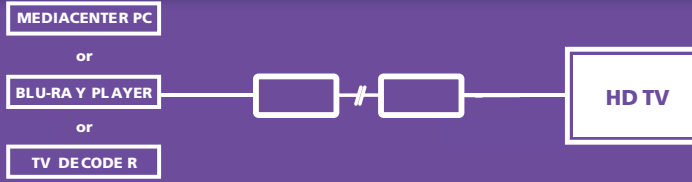

EN Watch your HD Content elsewhere on your TV

- Watch films, view photos or listen to music stored on, for example, your digital TV decoder, Media Center PC, Blu-ray player or hard disk recorder on your TV/ projection screen, in perfect HD quality.
- Extend your HDMI cable up to 100 metres while maintaining Full HD 1080p!
- Even works on your existing home network (LAN) including routers and switches.
- Use of CAT5e/CAT6 cabling results in optimum price/ quality ratio.
- Interference-free because of solid metal interference-free casing.

DE Schauen Sie Ihren HD-Content anderswo auf Ihrem Fernseher

- Schauen Sie Filme, Fotos und Musikaufnahmen von z.B. Ihrem digitalen TV Decoder, Media Center PC, Blu-Ray-Player oder HD-Recorder in optimierter HD Qualität anderswo auf Ihrem TV/Projektionsschirm.
- Verlängern Sie Ihr HDMI Kabel auf ganze 100 Meter! Unter Beibehaltung der Full HD 1080p.
- Funktioniert auch auf Ihrem heutigen LAN Heimnetz einschließlich Routers und Switches.
- Optimales Preis-/Leistungsverhältnis durch CAT5e/CAT6 Kabelnutzung.
- Störungsfrei aufgrund des soliden, undurchlässigen Metallgehäuses.

FR Regardez le contenu numérique HD ailleurs sur votre téléviseur

- Regardez des films, des photos et écoutez de la musique de par exemple votre décodeur TV Numérique, de votre Media Center PC, de votre lecteur Blu-ray ou de votre magnéto-scope à disque dur ailleurs sur votre téléviseur/écran de projection en qualité HD parfaite.
- Prolongez votre câble HDMI tout en conservant Full HD 1080p jusqu'au moins 100 mètres !
- Fonctionne même sur votre réseau domestique existant (LAN) y compris les routeurs et les commutateurs switch.
- Rapport qualité/prix optimal par l'utilisation d'un câblage CAT5e/CAT6.
- Exempt de parasite grâce au robuste boîtier métallique sans interférence.

ES Mirar el contenido de alta definición (HD) en un televisor en otra habitación

- Ver películas o fotos y escuchar música en calidad HD desde un decodificador de tv digital, un ordenador centro multimedia, un reproductor Blu-ray o un grabador con disco duro en una pantalla de tv o de proyección en cualquier sitio.
- Prolongar el cable HDMI hasta 100 metros, manteniendo Full HD 1080p!
- Funciona también en redes locales (LAN) incluyendo routers y selectores.
- Relación calidad/precio muy buena por el empleo de cableado CAT5e/CAT6.
- Sin interferencias a causa de carcasa de metal sólido.

IT Guardare il vostro contenuto HD altrove sulla vostra TV