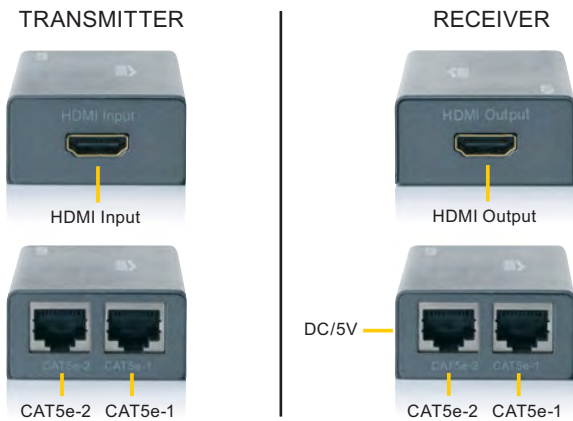

**Set includes**

1x A/V transmitter

1x A/V receiver

1x Power supply, cable 110 cm

1x User manual

**Connections**

**Also available**

**Switchgear**  
To connect multiple devices to your AV transmitter. Choose your ideal AV switcher at [www.marmitek.com](http://www.marmitek.com)