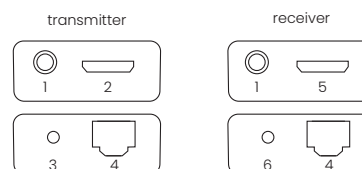

Connections

1. 1 DC power
2. 2 HDMI input
3. 3 Reset button
4. 4 CAT 5/6
5. 5 HDMI output
6. 6 Length button