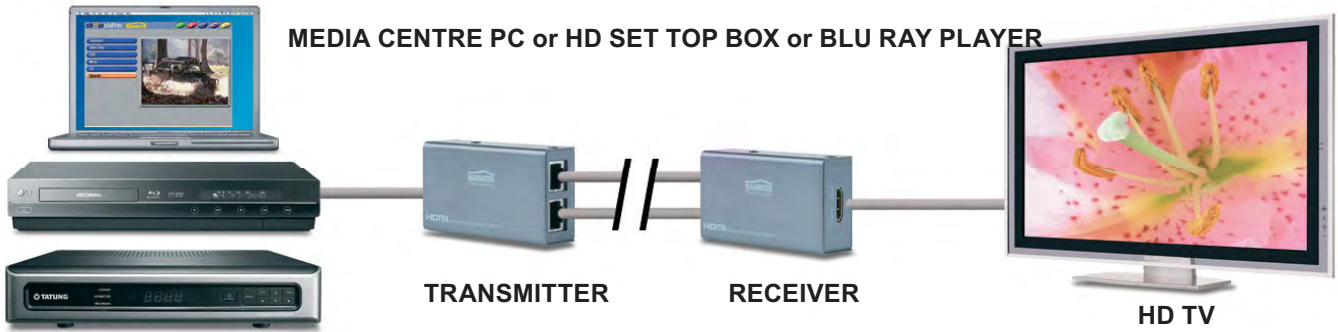

MEDIA CENTRE PC or HD SET TOP BOX or BLU RAY PLAYER

Technical data

Resolution	
Supported HDTV Resolutions	480p, 576i, 576p, 720p, 1080i, 1080p
Single link Bit Rate (max)	1.65 Gbps
Video Data Rate (max)	4.95 Gbps
MegaView60 transmitter	
HDMI input (19-pin female)	1 HDMI
Video signal input	0.5 – 1.0V p-p
DDC signal input	5V p-p
MegaView60 receiver	
HDMI output (19-pin female)	1 HDMI
Video output	HDMI 1.2a
CAT5e/6 cable length (max.)	60 meter for 480p 30 meter for 1080p
Transmitter/receiver	
Dimensions (H x B x D)	45mm x 25mm x 81mm
Weight	246g
Environment	
Ambient temperature	+0 to +70° C
Ambient humidity	10% to 85%
Power	
Input	100-240VAC @50-60Hz
Output	5VDC 2A

Why use a CAT5 cable for wired Audio/Video transmission?

1. The use of this cable has a number of striking advantages:
2. little or no loss of quality;
   - can be used over long distances;
   - usable for both SD and HD Audio/Video signals;
   - relatively cheap and widely available;
   - you can place the plugs yourself what makes that:
     - every length can be realised,
     - the cable is easily guided through a PVC-pipe,
     - the holes that need to be drilled can be small;
   - the cable is relatively thin and flexible so it can easily be concealed.

Set includes