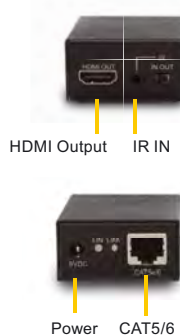

RECEIVER

Order information

MegaView 121™	EU Version	Art.nr. 08222	EAN 8718164532221
	UK Version	Art.nr. 08223	EAN 8718164532238
Gift box	Size (LxWxH)		260x190x65