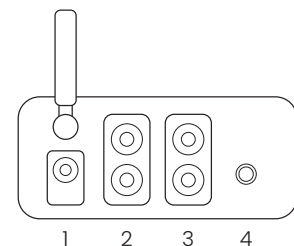

Connections

1. 1 Audio input
2. 2 Audio output R (right)
3. 3 Audio output L (left)
4. 4 DC power

Order information

BoomBoom 460

EU version art. nr. 08232 EAN 8718164532320
UK version art. nr. 08215 EAN 8718164532153

Packaging size (h x w x d): 224 x 254 x 64 mm

Set includes

- 1x BoomBoom 460
- 1x Mini-jack audio cable | 80 cm
- 1x Power cable | 150 cm
- 1x Power adapter
- 1x User manual